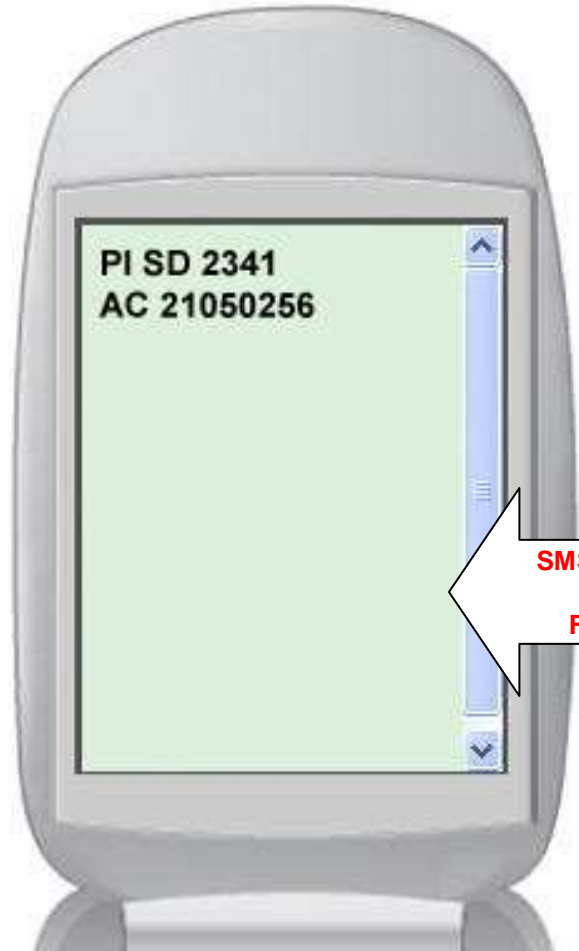

Power Interruption SMS Guide

Abbreviations:
PI : Power Interruption Compliant
SD: 4 Digit Sub-Division code
AC: 8 Digit Account Number
(combine 4 digit Binder Number and 4 digit Account Number.
For Example; Binder Number 2105 and Account Number 0256,
type 21050256 in place of Account Number in the SMS)